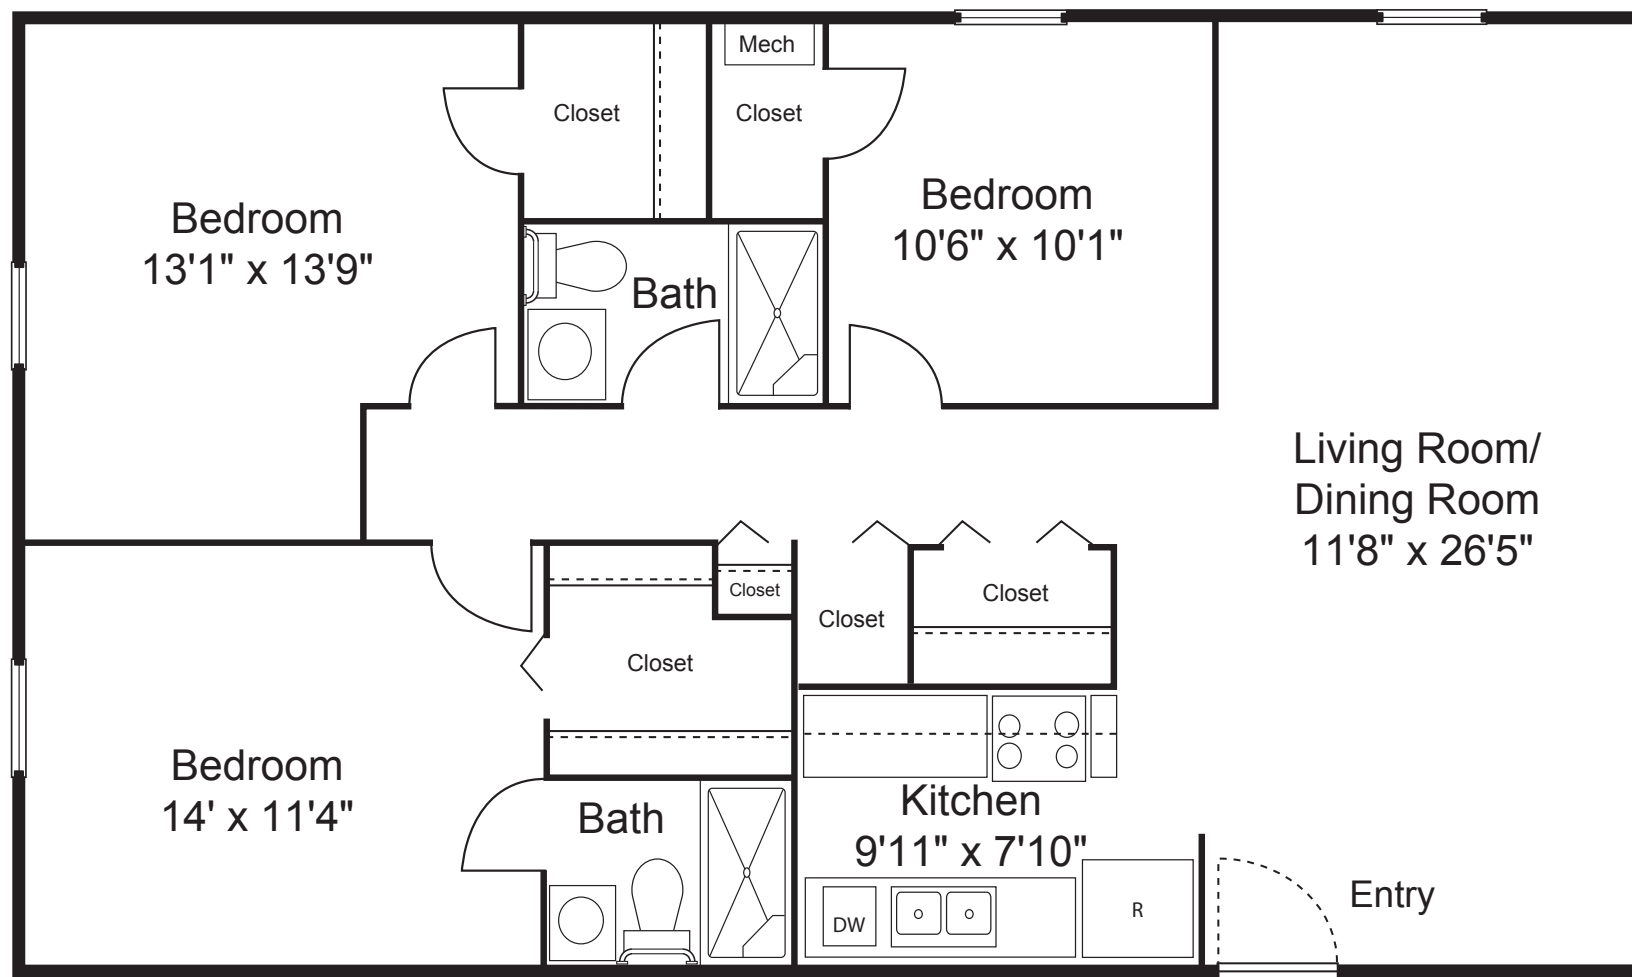

Ohio Living

Swan Creek

5916 Cresthaven Lane
Toledo, Ohio 43614
419.865.4445 | ohioiving.org

Willow Independent Living Apartment **3 Bedroom | 2 Bath | 1100 Sq. Ft.**